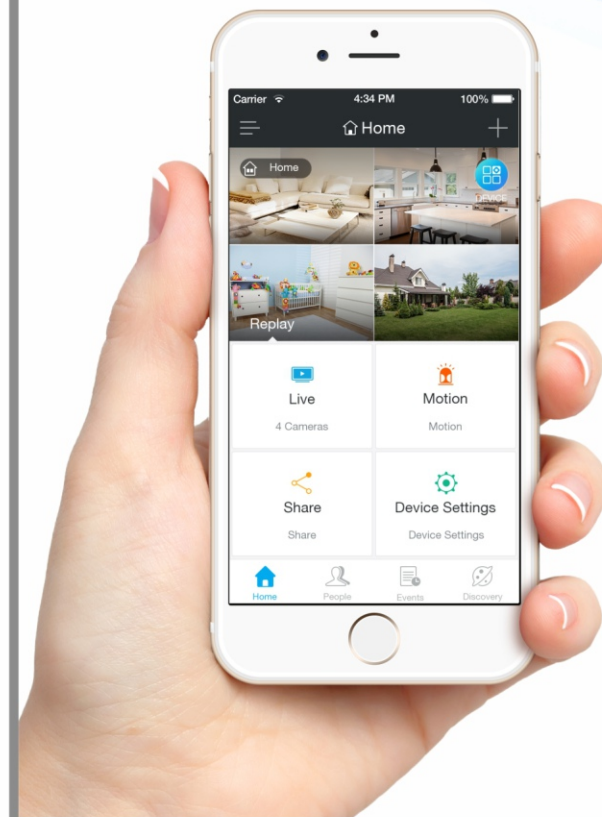

zmodo

A simpler and smarter wireless solution for your home, inside and out

Replay

www.zmodo.com

CES 2017 Tech West, Sands Expo, Hall A 40523

Replay

A simpler and smarter wireless solution for your home, inside and out

Enjoy wireless convenience

Built with a compact design and a long range WiFi antenna, the cameras can be placed virtually anywhere, as long as there is a power outlet nearby.

Set up easily in minutes

No complicated networking required. Just download the free mobile app, follow the in-app instructions, and complete your setup in a few minutes. Remote access has never been easier.

720p HD

View and record in 720p high definition.

WiFi Setup

Easily connect to your home network with the free app.

1TB Hard Drive

Record for up to 50 days with the included 1TB hard drive.

Weatherproof

The outdoor cameras are designed to withstand severe weather conditions.

Remote Access

Always stay connected with the ones you love.

Smart Recording

Smart recording mode saves up to 80% of your hard drive storage.

Share Device

Share your device with your family and friends.

Check out our Replay Pro versions - professional camera design with the same wireless convenience.