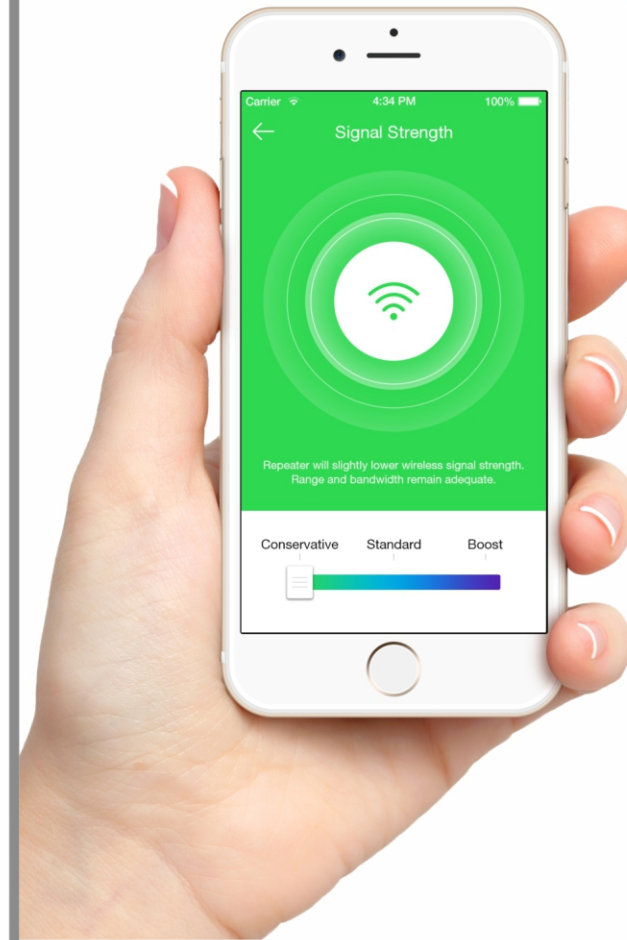

Smart WiFi Range Extenders and Hubs

Extended WiFi coverage for all WiFi products

Beam is an easy and affordable way to improve your wireless network. It supports speeds up to 300Mbps, and can boost your WiFi range an additional 650ft. Toggle between conservative, standard, and boost modes in the app.

Connect accessories with the hub features

Connect Zmodo smart accessories like the door / window sensors to receive alerts on your mobile device whenever the accessory is triggered.

Instantly connect Zmodo devices with a click of a button

Beam allows you to set up multiple Zmodo smart devices at once, with the click of a button. Power on your devices and choose the "Automatic" connection method, then your Beam will connect your Zmodo devices to your home network for you.

Lights or Audio - select the Beam that's right for you

Beam has a built-in night light with 3 color options and modes. Beam Alert plays an audible beeping tone to catch your attention when a sensor has been triggered.